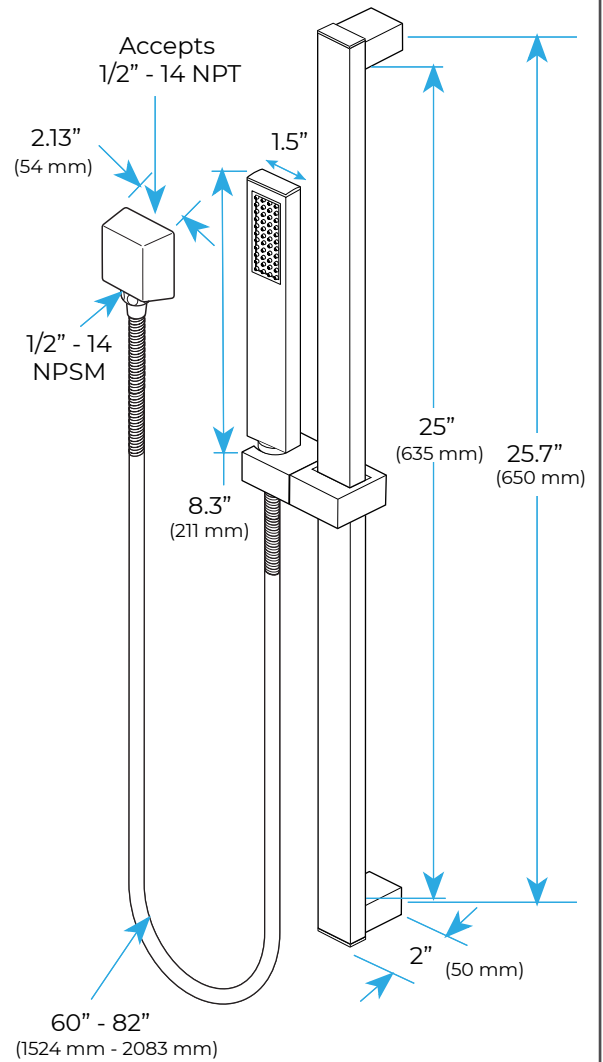

**BRUSHED GOLD PHONE CONTROLLED THERMOSTATIC LED RECESSED CEILING MOUNT RAINFALL WATER COLUMN MIST SHOWER SYSTEM WITH HAND SHOWER AND 3 JETTED BODY SPRAYS SPECIFICATIONS**

- Shower Panel /Hose Material: 304 Stainless Steel
- Shower Head Size: 900\*300 mm
- Showerheads Install: Embedded Ceiling Mounted
- Concealed Mixer Install: Wall-Mounted
- LED Shower Head Functions: Rainfall, Waterfall, Mist, Water Column
- Water Pressure: 0.3 MPA
- Water Flow: 16L/min~28L/min
- Shower Accessories Material: Brass
- LED Light: Need to Connect Power
- LED Light Color: 64 Color
- Shower Hose Length: 1.5M
- AC: 100-265V 50/60Hz
- Music: Need Bluetooth

Product shown is only for installation display purpose

Kinds of color **64** temperature adjustable

**WiFi**

Built-in WIFI

Phone control color

Color software App install instruction download name: Smart Life

## Shower Mixer Connections

Unit: mm

Cold water

Hot water

Mixer water

### FEATURES

- Material: Brass
- Base Plate Height: 5-1/8"
- Base Plate Width: 5-1/8"
- Jet Surface Area: 3-1/8"
- Surface Depth: 1/4"
- Adjustment Angle: 5°
- Male NPT Connection: 1/2"
- Maximum Flow Rate: 2.5 GPM (9.5L/min) max @ 80 psi