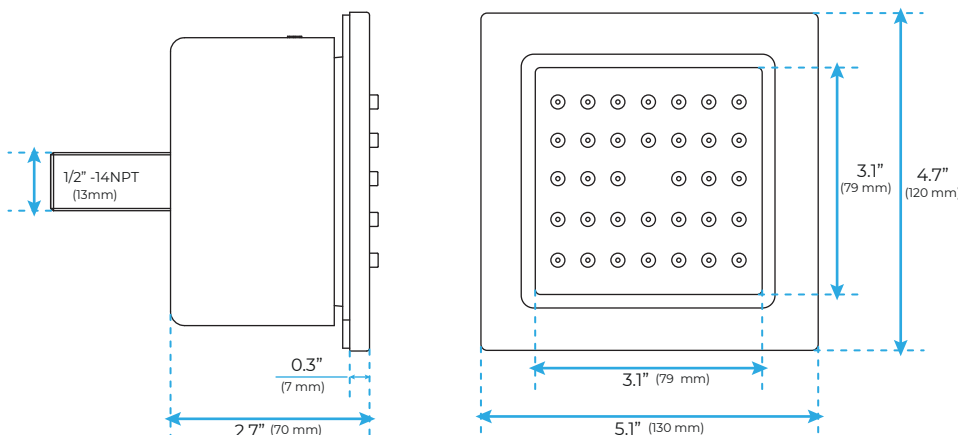

## Shower Mixer Connections

Unit: mm

Cold water

Hot water

Mixer water

### FEATURES

- Material: Brass
- Base Plate Height: 5-1/8"
- Base Plate Width: 5-1/8"
- Jet Surface Area: 3-1/8"
- Surface Depth: 1/4"
- Adjustment Angle: 5°
- Male NPT Connection: 1/2"
- Maximum Flow Rate: 2.5 GPM (9.5L/min) max @ 80 psi