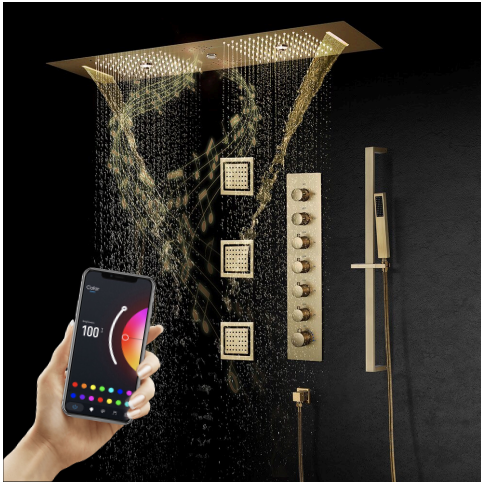

**BRUSHED GOLD PHONE CONTROLLED THERMOSTATIC LED RECESSED CEILING MOUNT RAINFALL WATER COLUMN MIST SHOWER SYSTEM WITH HAND SHOWER AND 3 JETTED BODY SPRAYS SPECIFICATIONS**

- Shower Panel /Hose Material: 304 Stainless Steel
- Shower Head Size: 900\*300 mm
- Showerheads Install: Embedded Ceiling Mounted
- Concealed Mixer Install: Wall-Mounted
- LED Shower Head Functions: Rainfall, Waterfall, Mist, Water Column
- Water Pressure: 0.3 MPA
- Water Flow: 16L/min~28L/min
- Shower Accessories Material: Brass
- LED Light: Need to Connect Power
- LED Light Color: 64 Color
- Shower Hose Length: 1.5M
- AC: 100-265V 50/60Hz
- Music: Need Bluetooth

Product shown is only for installation display purpose

Kinds of color **64** temperature adjustable

**WiFi**

Built-in WIFI

Phone control color

Color software App install instruction download name: Smart Life