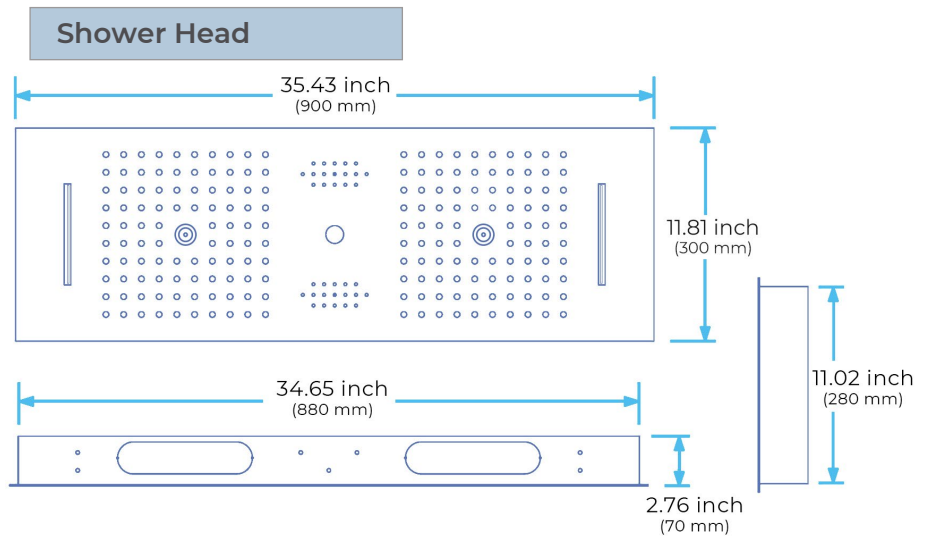

**BRUSHED GOLD PHONE CONTROLLED THERMOSTATIC LED RECESSED CEILING MOUNT RAINFALL WATER COLUMN MIST SHOWER SYSTEM WITH HAND SHOWER AND 3 JETTED BODY SPRAYS SPECIFICATIONS**

- Shower Panel /Hose Material: 304 Stainless Steel
- Shower Head Size: 900\*300 mm
- Showerheads Install: Embedded Ceiling Mounted
- Concealed Mixer Install: Wall-Mounted
- LED Shower Head Functions: Rainfall, Waterfall, Mist, Water Column
- Water Pressure: 0.3 MPA
- Water Flow: 16L/min~28L/min
- Shower Accessories Material: Brass
- LED Light: Need to Connect Power
- LED Light Color: 64 Color
- Shower Hose Length: 1.5M
- AC: 100-265V 50/60Hz
- Music: Need Bluetooth

Product shown is only for installation display purpose

Kinds of color **64** temperature adjustable

**WiFi**

Built-in WIFI

Phone control color

Color software App install instruction download name: Smart Life

### FEATURES

- Material: Brass
- Base Plate Height: 5-1/8"
- Base Plate Width: 5-1/8"
- Jet Surface Area: 3-1/8"
- Surface Depth: 1/4"
- Adjustment Angle: 5°
- Male NPT Connection: 1/2"
- Maximum Flow Rate: 2.5 GPM (9.5L/min) max @ 80 psi