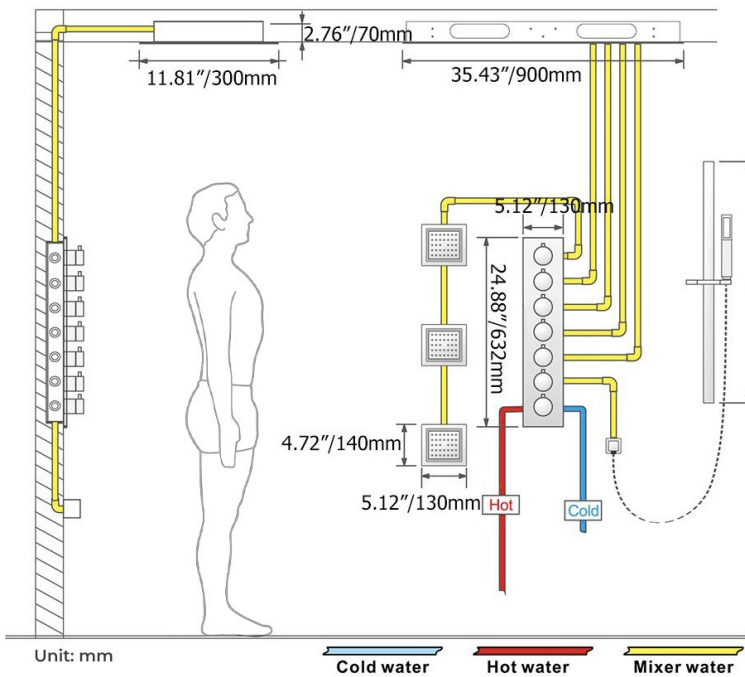

**BRUSHED GOLD PHONE CONTROLLED THERMOSTATIC LED RECESSED CEILING MOUNT RAINFALL WATER COLUMN MIST SHOWER SYSTEM WITH HAND SHOWER AND 3 JETTED BODY SPRAYS SPECIFICATIONS**

- Shower Panel /Hose Material: 304 Stainless Steel
- Shower Head Size: 900\*300 mm
- Showerheads Install: Embedded Ceiling Mounted
- Concealed Mixer Install: Wall-Mounted
- LED Shower Head Functions: Rainfall, Waterfall, Mist, Water Column
- Water Pressure: 0.3 MPA
- Water Flow: 16L/min~28L/min
- Shower Accessories Material: Brass
- LED Light: Need to Connect Power
- LED Light Color: 64 Color
- Shower Hose Length: 1.5M
- AC: 100-265V 50/60Hz
- Music: Need Bluetooth

## Shower Mixer

Product shown is only for installation display purpose

## Shower Mixer Connections

Unit: mm

Cold water

Hot water

Mixer water

### FEATURES

- Material: Brass
- Base Plate Height: 5-1/8"
- Base Plate Width: 5-1/8"
- Jet Surface Area: 3-1/8"
- Surface Depth: 1/4"
- Adjustment Angle: 5°
- Male NPT Connection: 1/2"
- Maximum Flow Rate: 2.5 GPM (9.5L/min) max @ 80 psi